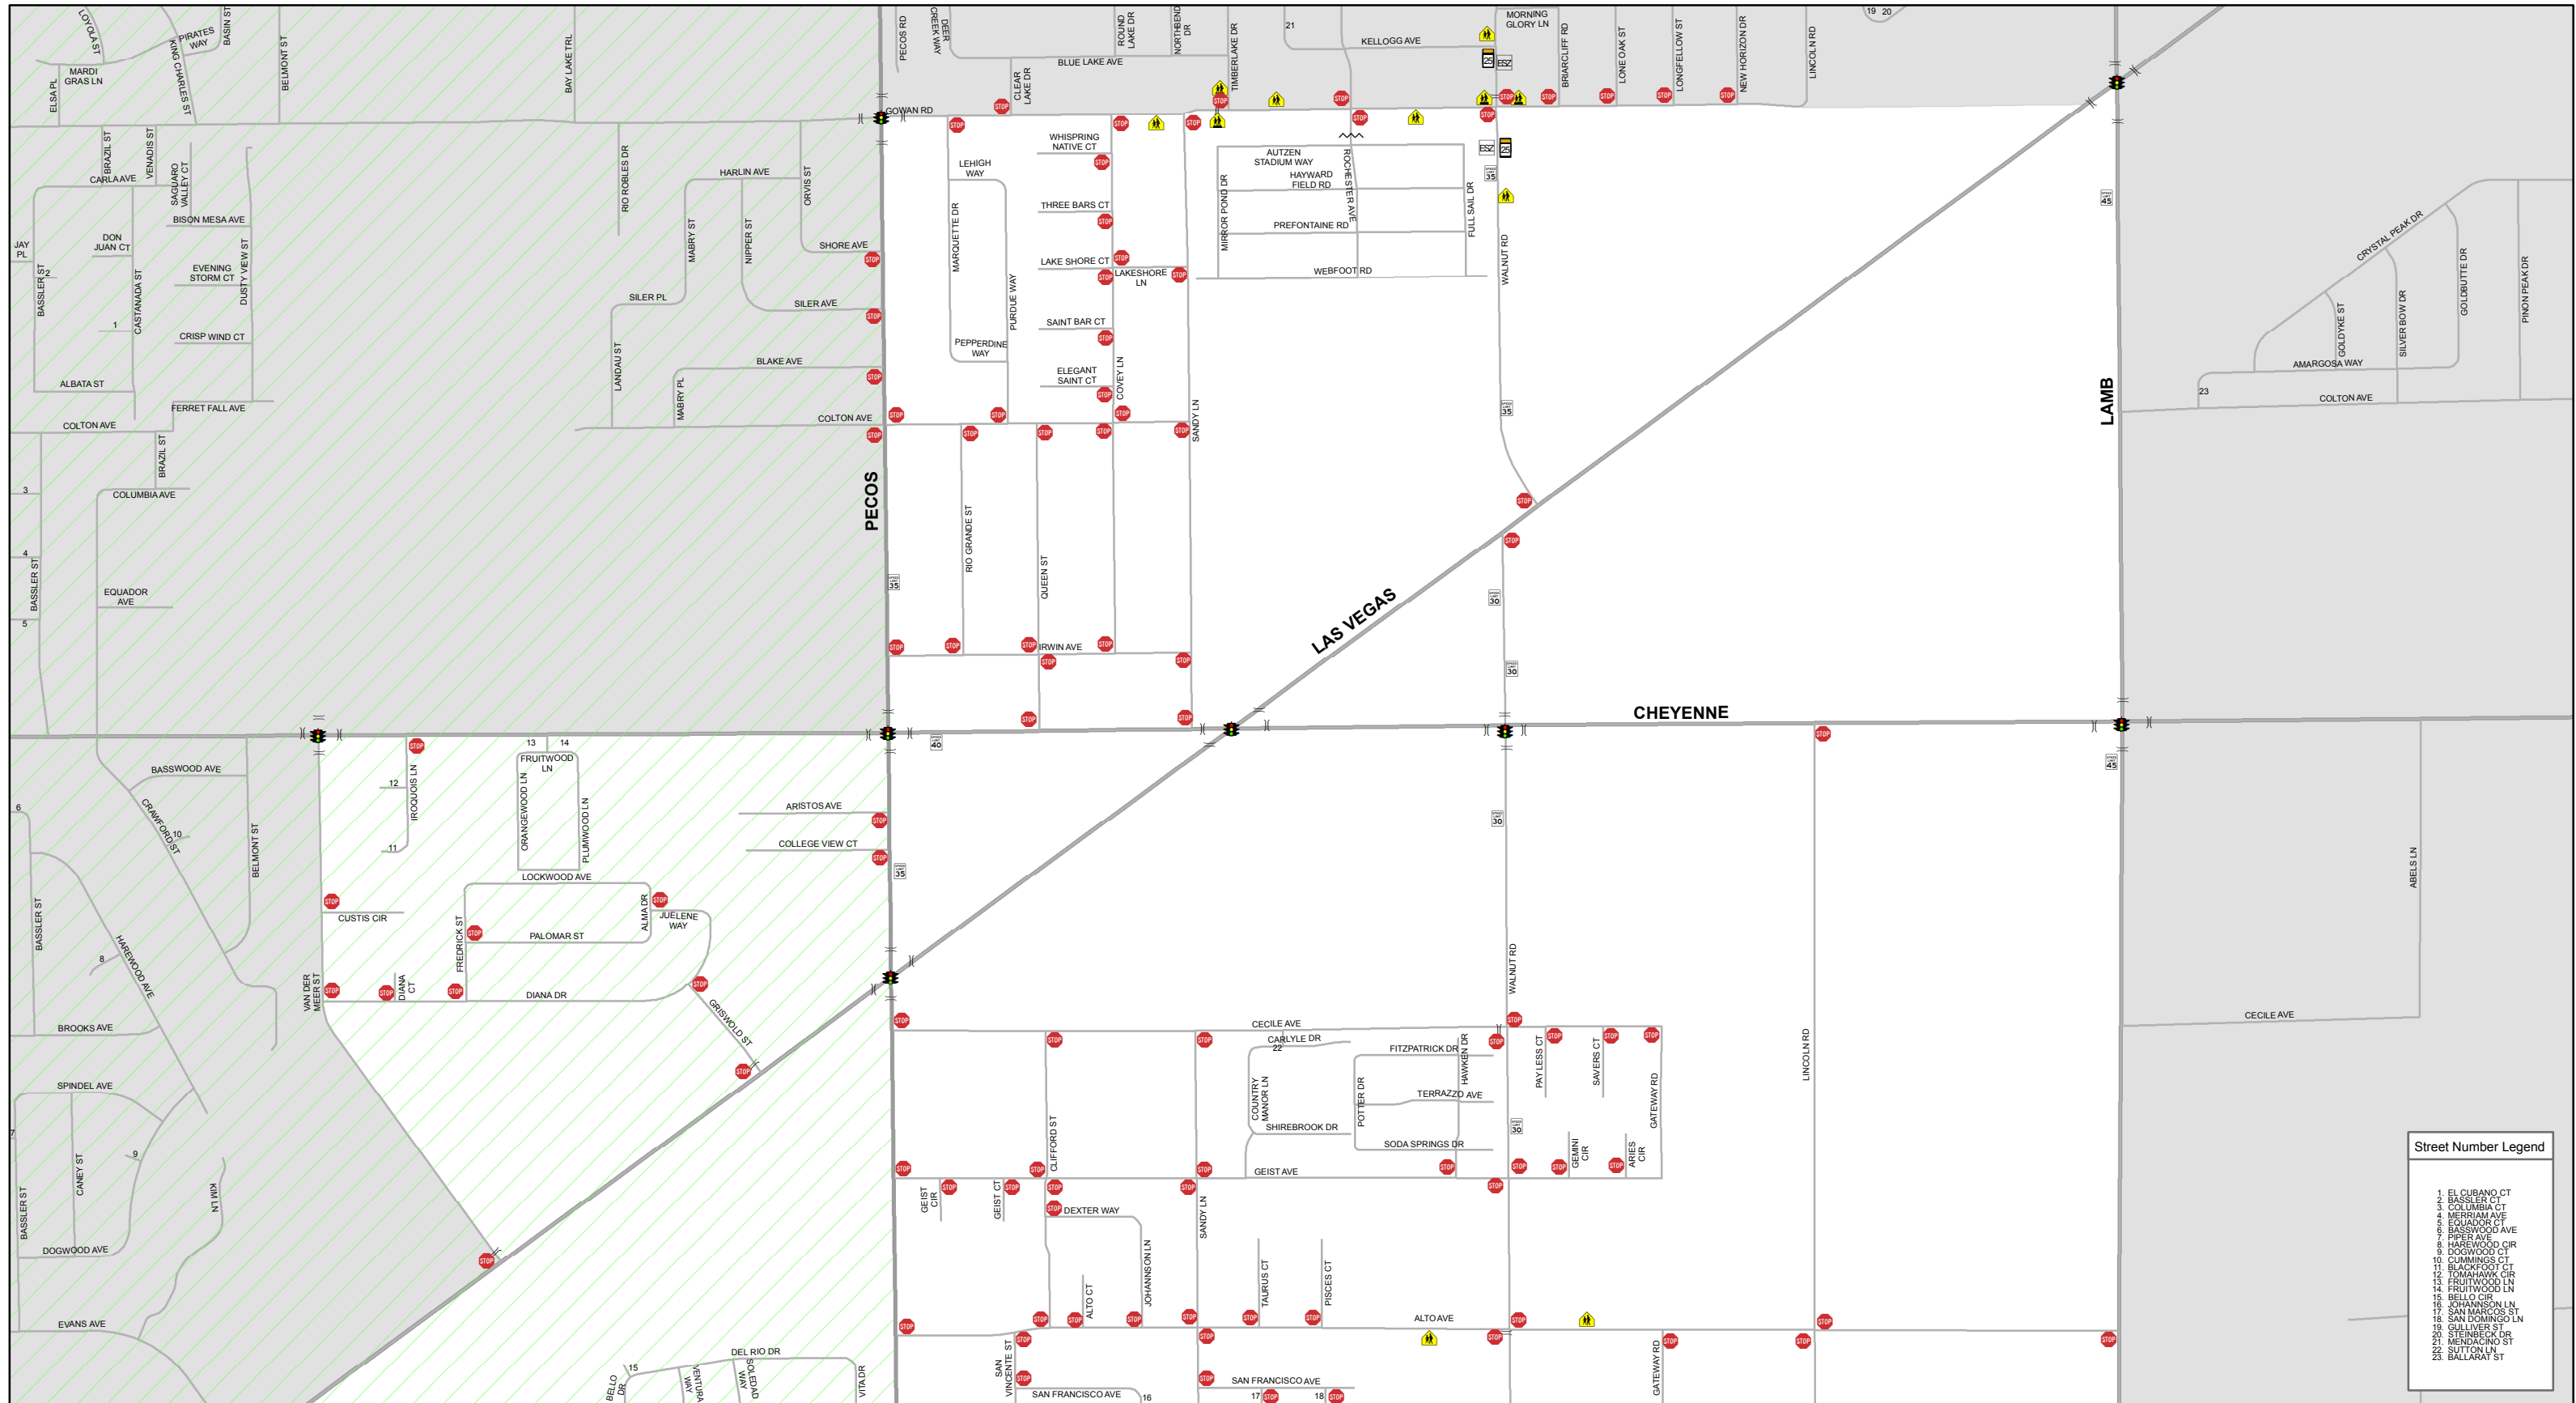

DISCLAIMER:

This map is provided to assist parents/guardians and students in the selection of a walking/bicycling route to and from school. The location of traffic control devices and roadway conditions will change, so parents/guardians must continually review the route with their child/children. This information is provided for information purposes only. Nothing herein is warranted by Clark County, and no liability is assumed by Clark County or the Clark County School District for the information provided, including but not limited to the accuracy of the data shown herein. Speed limits are 25 mph unless otherwise noted.

For more Information see http://www.clarkcountynv.gov/depts/public_works/Pages/default.aspx

Von Tobel Middle School North Half - Map 1 of 2

Bell Times
8:05 AM - 2:16 PM

Legend

-  Clark County
-  Boulder City
-  City of Henderson
-  City of Las Vegas
-  City of Mesquite
-  City of North Las Vegas

 2014-2015

Street Number Legend

1	EL CUBANO CT
2	BASSLER CT
3	COLUMBIA CT
4	MERRIAM AVE
5	EQUADOR CT
6	BASSWOOD AVE
7	PIPER AVE
8	HORSEWOOD CT
9	CUMMINGS CT
10	BLACKFOOT CT
11	TOMAHAWK CIR
12	FRUITWOOD LN
13	FRUITWOOD LN
14	FRUITWOOD LN
15	BELLO CIR
16	JOHANNISON LN
17	SAN MARCOS ST
18	SAN DOMINGO LN
19	GULLIVER ST
20	STENBECK DR
21	MENDACINO ST
22	SUTTON LN
23	BALLARAT ST